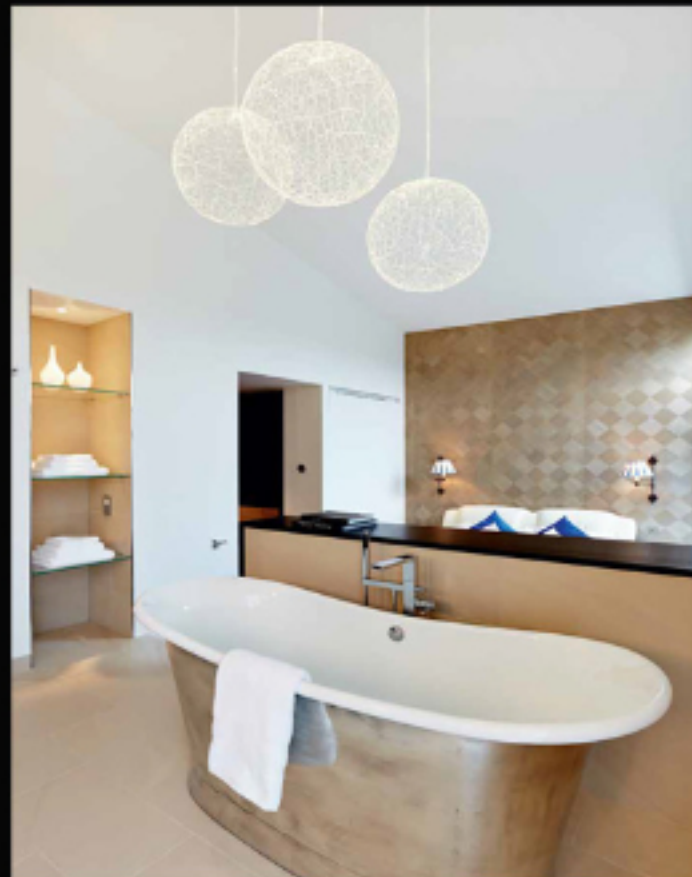

What - Laluna in a bathroom?

Yes! Don't they look great

- A multimillion pound penthouse in central London with views of the Houses of Parliament
- A recent total redesign and refurbishment by Residence Interior Design
- Laluna chosen in the guest bathroom to create a 'wow factor'
- "As this was the first time I had work with fibre optics I was very reassured to have Crescent's expertise on hand every step of the way." explains Stephen Dick of Residence Interior Design
- CRE6220 Crescent's high output tungsten halogen projector was discreetly installed in a void several metres away.